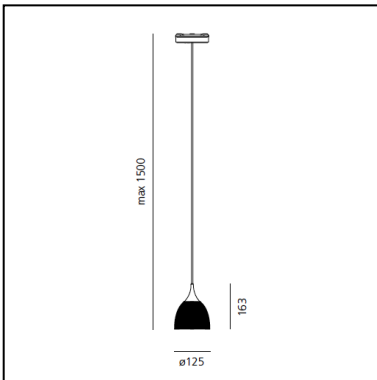

Lana

Carlotta de Bevilacqua

IP20  Dimmerable: 

LUMINAIRE

- Watt: **6,8 W**

DESCRIPTION

An innovative moulded clear polycarbonate optical unit allows to drive the flow emitted by the LED source towards the output section, thus generating broad luminous beams (2x35°) with very high yields (approximately 80%) and a mild light scattering effect. The special geometry of the reflector is made up of an external layer of 90° prisms reflecting light rays, while the micro-lenses on the inner surface provide for even distribution of light within the desired angles.

PRODUCT CODE: SCENARIOS

FEATURES

- Article Code: **1944020A**
- Colour: **Transparent/White**
- Installation: **Suspension**
- Material: **Methacrylate, polycarbonate**
- Series: **Scenarios**
- design by: **Carlotta de Bevilacqua**

DIMENSIONS

- Height: **cm 16.3**
- Base Diameter: **cm 12.5**
- Max Height from ceiling: **cm 150**

SOURCES NOT INCLUDED

- Category: **LED RETROFIT**
- Number: **1**
- Watt: **6,8W**
- Socket: **GU10**
- Color temperature (K): **3000K**