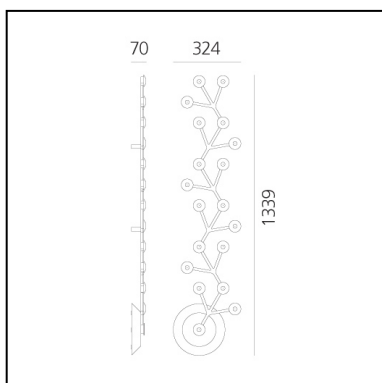

Led Net Line 125 - Ceiling - App Compatible

Michele De Lucchi
Alberto Nason

IP20    

LUMINAIRE

- Watt: **45W**
- Voltage: **220-240V**
- Delivered lumens output: **2530lm**
- CCT: **3000K**
- Efficiency: **78%**
- Efficacy: **56.22lm/W**
- CRI: **80**

Notes

LEDs included.

DESCRIPTION

PRODUCT CODE: 1596050APP

FEATURES

- Article Code: **1596050APP**
- Colour: **Polished white**
- Installation: **Ceiling**
- Material: **Aluminium, methacrylate**
- Series: **Design Collection**
- Environment: **Indoor**
- Area contract: **Hospitality, null**
- Emission: **Direct**
- design by: **Michele De Lucchi, Alberto Nason**

DIMENSIONS

- Length: **cm 140**
- Width: **cm 32.4**
- Height: **cm 7**
- Glow Wire Test: **650°**

SOURCES INCLUDED

- Category: **Led**
- Number: **18**
- Watt: **2.17W**
- Delivered lumens output: **153lm**
- Color temperature (K): **3000K**
- CRI: **80**
- Color Tolerance: **MacAdam 3SDCM**
- Efficacy: **71lm/W**
- Service Life: **50000-L70**