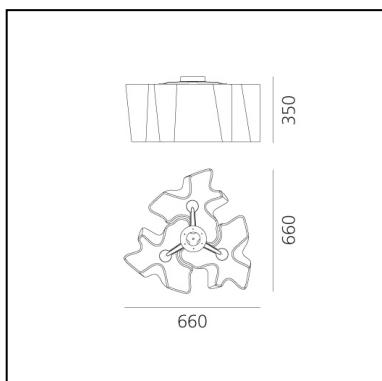

Logico Ceiling 3x120° - Fumè Diffuser

Michele De Lucchi
Gerhard Reichert

IP20      Dimmerable: 

LUMINAIRE

- Watt: **39W**
- Voltage: **220V-240V**
- Delivered lumen output: **3936lm**

Notes

Its modular shape lends itself to the creation and realisation of customized compositions, supplied as special project.

DESCRIPTION

The hand-made blown glass diffuser defines a soft, irregular volume, shaped by curves that generate a game of positives and negatives which make the geometric shape modular and allow the creation of standard compositions or configurations that are free to grow in space with larger custom compositions.

FEATURES

- Product Code: **0458010A**
- Colour: **Fumè**
- Installation: **Ceiling**
- Material: **Blown glass, aluminium**
- Series: **Design Collection**
- Environment: **Indoor**
- Area contract: **Hospitality, null, Office**
- Emission: **Diffused And Direct**
- design by: **Michele De Lucchi, Gerhard Reichert**

DIMENSIONS

- Length: **660 mm**
- Width: **660 mm**
- Height: **350 mm**

SOURCES NOT INCLUDED

- Category: **LED RETROFIT**
- Number: **3**
- Watt: **15W**
- Socket: **E27**