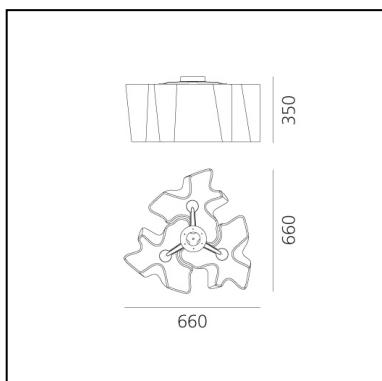

Logico Ceiling 3x120° - Silk Diffuser

Michele De Lucchi
Gerhard Reichert

IP20      Dimmerable: 

LUMINAIRE

- Watt: **39W**
- Voltage: **220V-240V**
- Delivered lumen output: **3936lm**
- Efficiency: **86%**
- Efficacy: **100.92lm/W**
- CRI: **80**

Notes

Its modular shape lends itself to the creation and realisation of customized compositions, supplied as special project.

DESCRIPTION

The hand-made blown glass diffuser defines a soft, irregular volume, shaped by curves that generate a game of positives and negatives which make the geometric shape modular and allow the creation of standard compositions or configurations that are free to grow in space with larger custom compositions.

FEATURES

- Product Code: **0458020A**
- Colour: **Silk**
- Installation: **Ceiling**
- Material: **Blown glass, aluminium**
- Series: **Design Collection**
- Environment: **Indoor**
- Area contract: **Hospitality, null, Office**
- Emission: **Diffused And Direct**
- design by: **Michele De Lucchi, Gerhard Reichert**

DIMENSIONS

- Length: **660 mm**
- Width: **660 mm**
- Height: **350 mm**

SOURCES NOT INCLUDED

- Category: **LED RETROFIT**
- Number: **3**
- Watt: **15W**
- Socket: **E27**