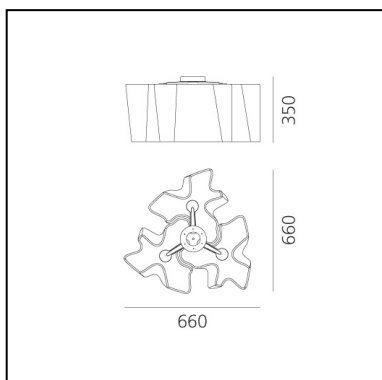

Logico Ceiling 3x120° - Tobacco

Michele De Lucchi
Gerhard Reichert

IP20    Dimmerable:  +  -

LUMINAIRE

- Watt: **3x15W**
- Voltage: **220V-240V**
- Delivered lumens output: **8610lm**
- CCT: **2900K**

Notes

Its modular shape lends itself to the creation and realisation of customized compositions, supplied as special project.

DESCRIPTION

PRODUCT CODE: 0458040A

FEATURES

- Article Code: **0458040A**
- Colour: **Tobacco**
- Installation: **Ceiling**
- Material: **Blown glass, aluminium**
- Series: **Design Collection**
- Environment: **Indoor**
- Area contract: **Hospitality, null, Office**
- Emission: **Diffused And Direct**
- design by: **Michele De Lucchi, Gerhard Reichert**

DIMENSIONS

- Length: **cm 66**
- Width: **cm 66**
- Height: **cm 35**

NOT INCLUDED SOURCES

- Category: **HALO**
- Number: **3**
- Lbs: **Qa60**
- Watt: **116W**
- Socket: **E27**
- Color Rendering: **1a**
- Color temperature (K): **2900K**

ALTERNATIVE SOURCES

- Category: **LED RETROFIT**
- Number: **3**
- Watt: **15W**
- Socket: **E27**