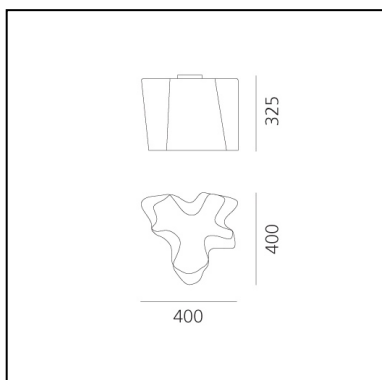

Logico Ceiling - Fumè Diffuser

Michele De Lucchi
Gerhard Reichert

IP20    Dimmerable:  +  -

LUMINAIRE

- Watt: **116W**
- Voltage: **220V-240V**
- Delivered lumens output: **1639lm**
- CCT: **2900K**

Notes

Its modular shape lends itself to the creation and realisation of customized compositions, supplied as special project.

DESCRIPTION

PRODUCT CODE: 0452010A

FEATURES

- Article Code: **0452010A**
- Colour: **Fumè**
- Installation: **Ceiling**
- Material: **Blown glass, aluminium**
- Series: **Design Collection**
- Environment: **Indoor**
- Area contract: **Hospitality, Office**
- Emission: **Diffused And Direct**
- design by: **Michele De Lucchi, Gerhard Reichert**

DIMENSIONS

- Length: **cm 40**
- Width: **cm 40**
- Height: **cm 32.5**

NOT INCLUDED SOURCES

- Category: **HALO**
- Number: **1**
- Lbs: **Qa60**
- Watt: **116W**
- Socket: **E27**
- Color Rendering: **1a**
- Color temperature (K): **2900K**