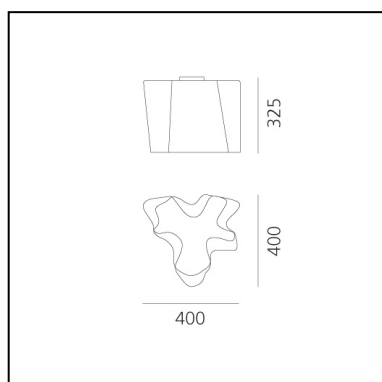

LUMINAIRE

- Watt: **116W**
- Voltage: **220V-240V**
- Delivered lumens output: **1639lm**
- CCT: **2800K**
- Efficiency: **86%**
- Efficacy: **15.61lm/W**
- CRI: **100**

Notes

Its modular shape lends itself to the creation and realisation of customized compositions, supplied as special project.

PRODUCT CODE: 0452020A

FEATURES

- Article Code: **0452020A**
- Colour: **Silk**
- Installation: **Ceiling**
- Material: **Blown glass, aluminium**
- Series: **Design Collection**
- Environment: **Indoor**
- Area contract: **Hospitality, Office**
- Emission: **Diffused And Direct**
- design by: **Michele De Lucchi, Gerhard Reichert**

DIMENSIONS

- Length: **cm 40**
- Width: **cm 40**
- Height: **cm 32.5**

NOT INCLUDED SOURCES

- Category: **HALO**
- Number: **1**
- Lbs: **Qa60**
- Watt: **116W**
- Socket: **E27**
- Color Rendering: **1a**
- Color temperature (K): **2900K**

ALTERNATIVE SOURCES

- Category: **LED RETROFIT**
- Number: **1**
- Watt: **15W**
- Socket: **E27**