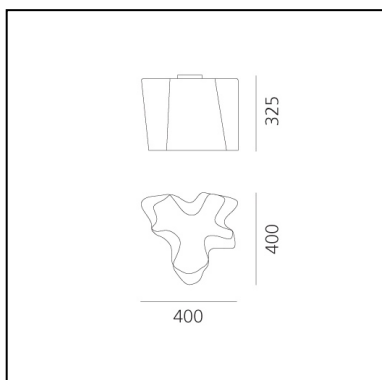

Logico Ceiling - Tobacco Diffuser

Michele De Lucchi
Gerhard Reichert

IP20    Dimmerable:  +  -

LUMINAIRE

- Watt: **116W**
- Voltage: **220V-240V**
- Delivered lumens output: **1639lm**
- CCT: **2900K**

Notes

Its modular shape lends itself to the creation and realisation of customized compositions, supplied as special project.

DESCRIPTION

PRODUCT CODE: 0452040A

FEATURES

- Article Code: **0452040A**
- Colour: **Tobacco**
- Installation: **Ceiling**
- Material: **Blown glass, aluminium**
- Series: **Design Collection**
- Environment: **Indoor**
- Area contract: **Hospitality, Office**
- Emission: **Diffused And Direct**
- design by: **Michele De Lucchi, Gerhard Reichert**

DIMENSIONS

- Length: **cm 40**
- Width: **cm 40**
- Height: **cm 32.5**

NOT INCLUDED SOURCES

- Category: **HALO**
- Number: **1**
- Lbs: **Qa60**
- Watt: **116W**
- Socket: **E27**
- Color Rendering: **1a**
- Color temperature (K): **2900K**