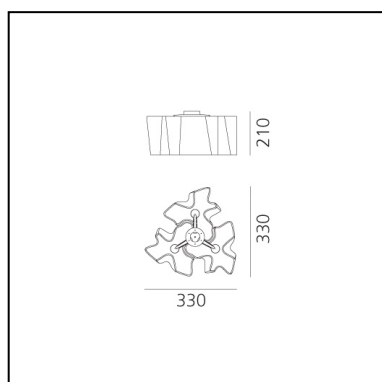

LUMINAIRE

- Watt: **138W**
- Voltage: **220V-240V**
- Delivered lumens output: **1890lm**
- CCT: **2800K**

Notes

Its modular shape lends itself to the creation and realisation of customized compositions, supplied as special project.

PRODUCT CODE: 0645020A

FEATURES

- Article Code: **0645020A**
- Colour: **White**
- Installation: **Ceiling**
- Material: **Blown glass, aluminium**
- Series: **Design Collection**
- Environment: **Indoor**
- Area contract: **Hospitality, null, Office**
- Emission: **Diffused And Direct**
- design by: **Michele De Lucchi, Gerhard Reichert**

DIMENSIONS

- Length: **cm 33**
- Width: **cm 33**
- Height: **cm 21**

NOT INCLUDED SOURCES

- Category: **HALO**
- Number: **3**
- Lbs: **Qt26**
- Watt: **46W**
- Socket: **E14**
- Color Rendering: **1a**
- Color temperature (K): **2800K**

ALTERNATIVE SOURCES

- Category: **LED RETROFIT**
- Number: **3**
- Watt: **5W**
- Socket: **E14**