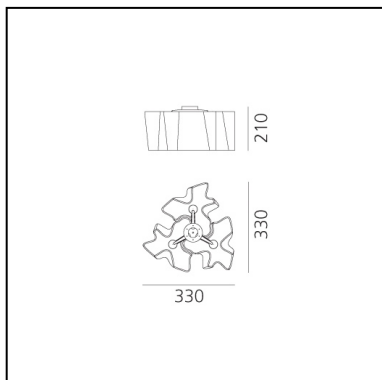

Logico Micro Ceiling 3x120° - Silk Diffuser

Michele De Lucchi
Gerhard Reichert

IP20     Dimmerable: 

LUMINAIRE

- Watt: **15W**
- Voltage: **220V-240V**
- Delivered lumen output: **1262lm**
- Efficiency: **90%**
- Efficacy: **84.13lm/W**
- CRI: **80**

Notes

Its modular shape lends itself to the creation and realisation of customized compositions, supplied as special project.

DESCRIPTION

The hand-made blown glass diffuser defines a soft, irregular volume, shaped by curves that generate a game of positives and negatives which make the geometric shape modular and allow the creation of standard compositions or configurations that are free to grow in space with larger custom compositions.

FEATURES

- Product Code: **0645020A**
- Colour: **Silk**
- Installation: **Ceiling**
- Material: **Blown glass, aluminium**
- Series: **Design Collection**
- Environment: **Indoor**
- Area contract: **Hospitality, null, Office**
- Emission: **Diffused And Direct**
- design by: **Michele De Lucchi, Gerhard Reichert**

DIMENSIONS

- Length: **330 mm**
- Width: **330 mm**
- Height: **210 mm**

SOURCES NOT INCLUDED

- Category: **LED RETROFIT**
- Number: **3**
- Watt: **5W**
- Socket: **E14**