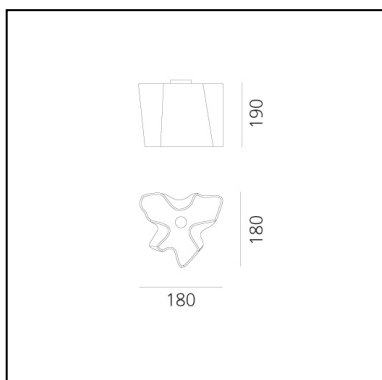

Logico Micro Ceiling - Silk Diffuser

Michele De Lucchi
Gerhard Reichert

IP20     Dimmerable: 

LUMINAIRE

- Watt: **46W**
- Voltage: **220V-240V**
- Delivered lumens output: **630lm**
- CCT: **2800K**

Notes

Its modular shape lends itself to the creation and realisation of customized compositions, supplied as special project.

PRODUCT CODE: 0644020A

FEATURES

- Article Code: **0644020A**
- Colour: **Silk**
- Installation: **Ceiling**
- Material: **Blown glass, aluminium**
- Series: **Design Collection**
- Environment: **Indoor**
- Area contract: **Hospitality, Office**
- Emission: **Diffused And Direct**
- design by: **Michele De Lucchi, Gerhard Reichert**

DIMENSIONS

- Length: **cm 18**
- Width: **cm 18**
- Height: **cm 19**

NOT INCLUDED SOURCES

- Category: **HALO**
- Number: **1**
- Lbs: **Qt26**
- Watt: **46W**
- Socket: **E14**
- Color Rendering: **1a**
- Color temperature (K): **2800K**