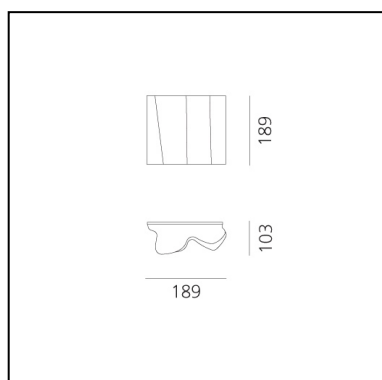

Logico Micro wall

Michele De Lucchi
Gerhard Reichert

IP20     Dimmerable: 

LUMINAIRE

- Watt: **46W**
- Voltage: **220V-240V**
- Delivered lumens output: **357lm**
- CCT: **2800K**

PRODUCT CODE: 0846030A

FEATURES

- Article Code: **0846030A**
- Colour: **White**
- Installation: **Wall**
- Material: **Blown glass, steel**
- Series: **Design Collection**
- Environment: **Indoor**
- Area contract: **Hospitality, null, Office, Residential**
- Emission: **Diffused And Direct**
- design by: **Michele De Lucchi, Gerhard Reichert**

DIMENSIONS

- Length: **cm 18.9**
- Width: **cm 10.3**
- Height: **cm 18.9**

NOT INCLUDED SOURCES

- Category: **HALO**
- Number: **1**
- Lbs: **Qt26**
- Watt: **46W**
- Socket: **E14**
- Color Rendering: **1a**
- Color temperature (K): **2800K**