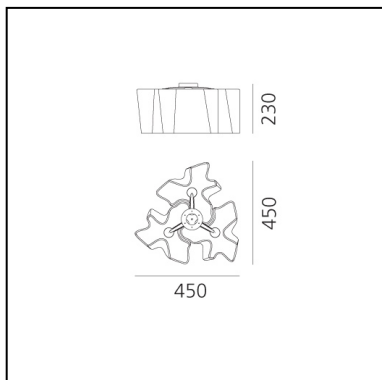

Logico Mini Ceiling 3x120° - Silk Diffuser

Michele De Lucchi
Gerhard Reichert

IP20     Dimmerable: 

LUMINAIRE

- Watt: **31,5W**
- Voltage: **220V-240V**
- Delivered lumen output: **2906lm**
- Efficiency: **92%**
- Efficacy: **93.74lm/W**
- CRI: **80**

Notes

Its modular shape lends itself to the creation and realisation of customized compositions, supplied as special project.

DESCRIPTION

The hand-made blown glass diffuser defines a soft, irregular volume, shaped by curves that generate a game of positives and negatives which make the geometric shape modular and allow the creation of standard compositions or configurations that are free to grow in space with larger custom compositions.

FEATURES

- Product Code: **0693020A**
- Colour: **Silk**
- Installation: **Ceiling**
- Material: **Blown glass, aluminium**
- Series: **Design Collection**
- Environment: **Indoor**
- Area contract: **Hospitality, null, Office**
- Emission: **Diffused And Direct**
- design by: **Michele De Lucchi, Gerhard Reichert**

DIMENSIONS

- Length: **450 mm**
- Width: **450 mm**
- Height: **230 mm**

SOURCES NOT INCLUDED

- Category: **LED RETROFIT**
- Number: **3**
- Watt: **10W**
- Socket: **E27**