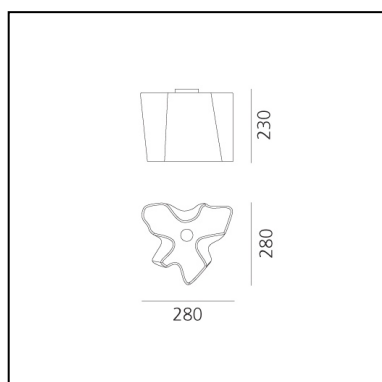

Logico Mini Ceiling - Silk Diffuser

Michele De Lucchi
Gerhard Reichert

IP20     Dimmerable: 

LUMINAIRE

- Watt: **77W**
- Voltage: **220V-240V**
- Delivered lumens output: **1083lm**
- CCT: **2900K**
- Efficiency: **92%**
- Efficacy: **15.48lm/W**
- CRI: **100**

Notes

Its modular shape lends itself to the creation and realisation of customized compositions, supplied as special project.

PRODUCT CODE: 0692020A

FEATURES

- Article Code: **0692020A**
- Colour: **Silk**
- Installation: **Ceiling**
- Material: **Blown glass, aluminium**
- Series: **Design Collection**
- Environment: **Indoor**
- Area contract: **Hospitality, Office**
- Emission: **Diffused And Direct**
- design by: **Michele De Lucchi, Gerhard Reichert**

DIMENSIONS

- Length: **cm 28**
- Width: **cm 28**
- Height: **cm 23**

NOT INCLUDED SOURCES

- Category: **HALO**
- Number: **1**
- Lbs: **A60**
- Watt: **77W**
- Socket: **E27**
- Color Rendering: **1a**
- Color temperature (K): **2900K**
- Duration (h): **1000h**