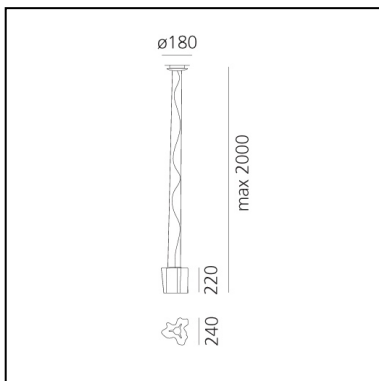

## LUMINAIRE

- Watt: **70W**
- Voltage: **220V-240V**
- Delivered lumens output: **1083lm**
- CCT: **2900K**
- Efficiency: **92%**
- Efficacy: **15.48lm/W**
- CRI: **100**

## Notes

Available in four sizes and in four configurations: single, on line, 3x120° and 4x90°. Its modular shape lends itself to the creation and realisation of customized compositions, supplied as special project. Logico nano track is available with track adapter.

## FEATURES

- Article Code: **0696020A**
- Colour: **White**
- Installation: **Suspension**
- Material: **Blown glass, aluminium**
- Series: **Design Collection**
- Environment: **Indoor**
- Area contract: **Hospitality, Office**
- Emission: **Diffused And Direct**
- design by: **Michele De Lucchi, Gerhard Reichert**

## DIMENSIONS

- Width: **cm 24**
- Height: **cm 22**
- Base Diameter: **cm 18**
- Max Height from ceiling: **cm 200**