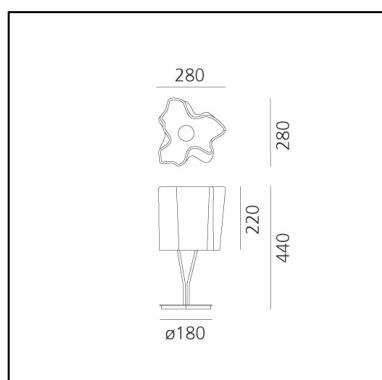

LUMINAIRE

- Watt: **84W**
- Voltage: **220V-240V**
- Delivered lumens output: **1035lm**
- CCT: **2800K**

Notes

Equipped with a touch dimmer to adjust the light intensity.

DESCRIPTION

Materials: Chromed zinc-alloy base, chrome-plated steel structure; blown glass diffuser with polished-silk finish. Three layers blown glass (crystal + silk + crystal) in a mold which is upside down to assure structural consistence to glass. Logico tavolo and Logico tavolo mini have a touch dimmer to adjust the light intensity.

PRODUCT CODE: 0700140A

FEATURES

- Article Code: **0700140A**
- Colour: **Tobacco / Chrome**
- Installation: **Table**
- Material: **blown glass, steel, zamak**
- Series: **Design Collection**
- Environment: **Indoor**
- Area contract: **Hospitality, Office**
- Emission: **Diffused And Direct**
- design by: **Michele De Lucchi, Gerhard Reichert**

DIMENSIONS

- Length: **cm 28**
- Width: **cm 28**
- Height: **cm 44**
- Base Diameter: **cm 18**
- Impact Resistance: **N/D**
- Glow Wire Test: **N/D°**

NOT INCLUDED SOURCES

- Category: **HALO**
- Number: **3**
- Lbs: **D45**
- Watt: **30W**
- Socket: **E14**

ALTERNATIVE SOURCES