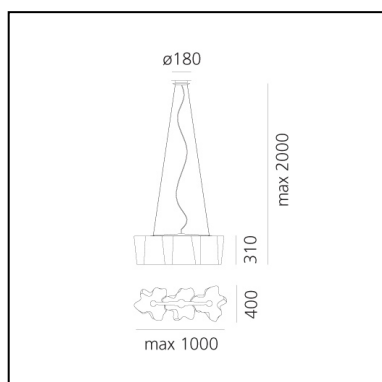

Logico Suspension 3 In Linea - Tobacco

Michele De Lucchi
Gerhard Reichert

IP20   **EAC**   Dimmerable: 

LUMINAIRE

- Watt: **348W**
- Voltage: **220V-240V**
- Delivered lumens output: **4500lm**
- CCT: **2700K**

Notes

Available in four sizes and in four configurations: single, on line, 3x120° and 4x90°. Its modular shape lends itself to the creation and realisation of customized compositions, supplied as special project. Logico nano track is available with track adapter.

DESCRIPTION

PRODUCT CODE: 0455040A

FEATURES

- Article Code: **0455040A**
- Colour: **Tobacco**
- Installation: **Suspension**
- Material: **Blown glass, aluminium**
- Series: **Design Collection**
- Environment: **Indoor**
- Area contract: **Hospitality, null, Office**
- Emission: **Diffused And Direct**
- design by: **Michele De Lucchi, Gerhard Reichert**

DIMENSIONS

- Length: **cm 100**
- Width: **cm 40**
- Height: **cm 31**
- Base Diameter: **cm 18**
- Max Height from ceiling: **cm 200**

NOT INCLUDED SOURCES

- Category: **HALO**
- Number: **3**
- Lbs: **Qa60**
- Watt: **116W**
- Socket: **E27**
- Color Rendering: **1a**
- Color temperature (K): **2900K**