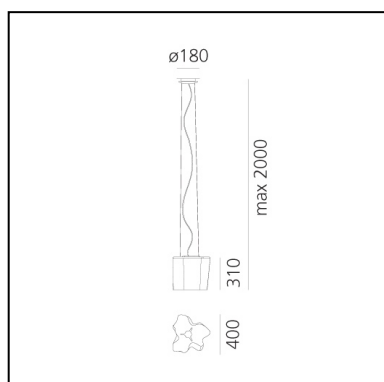

Logico Suspension - Grey

Michele De Lucchi
Gerhard Reichert

IP20      Dimmerable: 

LUMINAIRE

- Watt: **116W**
- Voltage: **220V-240V**
- Delivered lumens output: **2870lm**
- CCT: **2900K**

Notes

Available in four sizes and in four configurations: single, on line, 3x120° and 4x90°. Its modular shape lends itself to the creation and realisation of customized compositions, supplied as special project. Logico nano track is available with track adapter.

DESCRIPTION

PRODUCT CODE: 0453010A

FEATURES

- Article Code: **0453010A**
- Colour: **Grey**
- Installation: **Suspension**
- Material: **Blown glass, aluminium**
- Series: **Design Collection**
- Environment: **Indoor**
- Area contract: **Hospitality, Office**
- Emission: **Diffused And Direct**
- design by: **Michele De Lucchi, Gerhard Reichert**

DIMENSIONS

- Width: **cm 40**
- Height: **cm 31**
- Base Diameter: **cm 18**
- Max Height from ceiling: **cm 200**

NOT INCLUDED SOURCES

- Category: **HALO**
- Number: **1**
- Watt: **116W**
- Socket: **E27**
- Color temperature (K): **2700K**
- Class: **A**