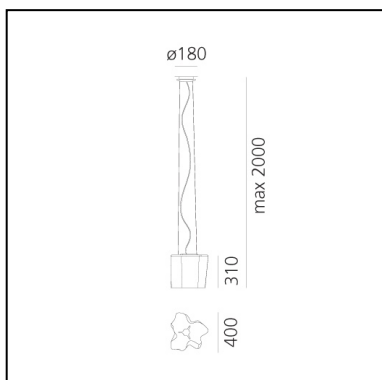

LUMINAIRE

- Watt: **116W**
- Voltage: **220V-240V**
- Delivered lumens output: **2870lm**
- CCT: **2900K**

Notes

Available in four sizes and in four configurations: single, on line, 3x120° and 4x90°. Its modular shape lends itself to the creation and realisation of customized compositions, supplied as special project. Logico nano track is available with track adapter.

DESCRIPTION

PRODUCT CODE: 0453040A

FEATURES

- Article Code: **0453040A**
- Colour: **Tobacco**
- Installation: **Suspension**
- Material: **Blown glass, aluminium**
- Series: **Design Collection**
- Environment: **Indoor**
- Area contract: **Hospitality, Office**
- Emission: **Diffused And Direct**
- design by: **Michele De Lucchi, Gerhard Reichert**

DIMENSIONS

- Width: **cm 40**
- Height: **cm 31**
- Base Diameter: **cm 18**
- Max Height from ceiling: **cm 200**

NOT INCLUDED SOURCES

- Category: **HALO**
- Number: **1**
- Watt: **116W**
- Socket: **E27**
- Color temperature (K): **2700K**
- Class: **A**

ALTERNATIVE SOURCES