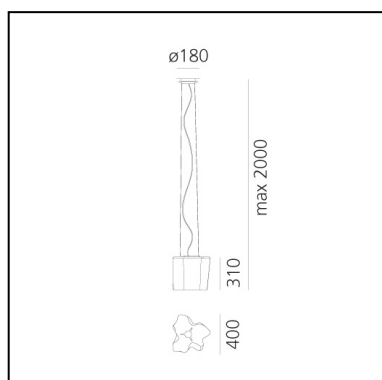

Logico Suspension - White

Michele De Lucchi
Gerhard Reichert

IP20    Dimmerable:  +  -

LUMINAIRE

- Watt: **116W**
- Voltage: **220V-240V**
- Delivered lumens output: **1639lm**
- CCT: **2800K**
- Efficiency: **86%**
- Efficacy: **15.61lm/W**
- CRI: **100**

Notes

Available in four sizes and in four configurations: single, on line, 3x120° and 4x90°. Its modular shape lends itself to the creation and realisation of customized compositions, supplied as special project. Logico nano track is available with track adapter.

PRODUCT CODE: 0453020A

FEATURES

- Article Code: **0453020A**
- Colour: **White**
- Installation: **Suspension**
- Material: **Blown glass, aluminium**
- Series: **Design Collection**
- Environment: **Indoor**
- Area contract: **Hospitality, Office**
- Emission: **Diffused And Direct**
- design by: **Michele De Lucchi, Gerhard Reichert**

DIMENSIONS

- Width: **cm 40**
- Height: **cm 31**
- Base Diameter: **cm 18**
- Max Height from ceiling: **cm 200**

NOT INCLUDED SOURCES

- Category: **HALO**
- Number: **1**
- Watt: **116W**
- Socket: **E27**
- Color temperature (K): **2700K**
- Class: **A**