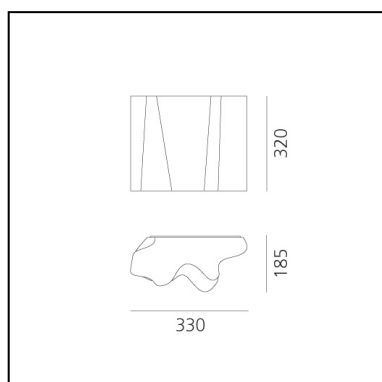

Logico Wall - Tobacco

Michele De Lucchi
Gerhard Reichert

IP20     Dimmerable: 

LUMINAIRE

- Watt: **104W**
- Voltage: **220V-240V**
- Delivered lumens output: **1151lm**
- CCT: **2800K**

DESCRIPTION

PRODUCT CODE: 0391040A

FEATURES

- Article Code: **0391040A**
- Colour: **Tobacco**
- Installation: **Wall**
- Material: **Blown glass, steel**
- Series: **Design Collection**
- Environment: **Indoor**
- Area contract: **Hospitality, null, Office, Residential**
- Emission: **Diffused And Direct**
- design by: **Michele De Lucchi, Gerhard Reichert**

DIMENSIONS

- Length: **cm 33**
- Width: **cm 18.5**
- Height: **cm 32**

NOT INCLUDED SOURCES

- Category: **HALO**
- Number: **2**
- Watt: **57W**
- Socket: **E27**
- Color Rendering: **2800K**

ALTERNATIVE SOURCES

- Category: **LED RETROFIT**
- Number: **2**
- Watt: **8W**
- Delivered lumens output: **900lm**
- Socket: **E27**