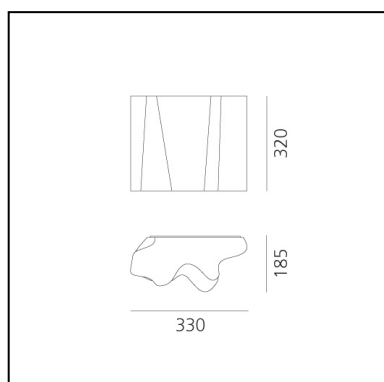

Logico Wall - White

Michele De Lucchi
Gerhard Reichert

IP20    Dimmerable:  +  -

LUMINAIRE

- Watt: **104W**
- Voltage: **220V-240V**
- Delivered lumens output: **1151lm**
- CCT: **2800K**
- Efficiency: **70%**
- Efficacy: **11.06lm/W**
- CRI: **100**

DESCRIPTION

PRODUCT CODE: 0391030A

FEATURES

- Article Code: **0391030A**
- Colour: **White**
- Installation: **Wall**
- Material: **Blown glass, steel**
- Series: **Design Collection**
- Environment: **Indoor**
- Area contract: **Hospitality, null, Office, Residential**
- Emission: **Diffused And Direct**
- design by: **Michele De Lucchi, Gerhard Reichert**

DIMENSIONS

- Length: **cm 33**
- Width: **cm 18.5**
- Height: **cm 32**

NOT INCLUDED SOURCES

- Category: **HALO**
- Number: **2**
- Watt: **57W**
- Socket: **E27**
- Color Rendering: **2800K**

ALTERNATIVE SOURCES

- Category: **LED RETROFIT**
- Number: **2**
- Watt: **8W**
- Delivered lumens output: **900lm**
- Socket: **E27**