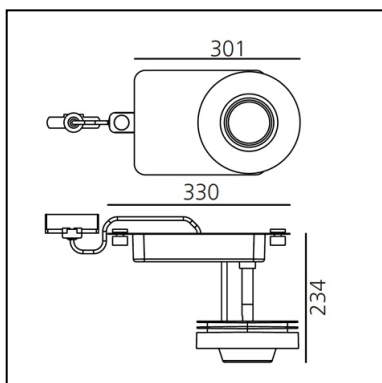

LoT - Track

Tapio Rosenius

IP20  

LUMINAIRE

- Watt: **max peak power 80W - max continuous power 60W**
- Delivered lumens output: **1100lm/3800lm**
- CCT: **2700K**
- CRI: **90**

Notes

Control DMX/RDM.
DMX 6 footprint.

PRODUCT CODE: AA40001

FEATURES

- Article Code: **AA40001**
- Colour: **White**
- Installation: **Track**
- Material: **Aluminum heat sink and structure.**
- **Plastic cover**
- Series: **Architectural Indoor**
- Environment: **Outdoor**
- design by: **Tapio Rosenius**

DIMENSIONS

- Length: **cm 30.2**
- Depth: **cm 23.4**
- Base Length: **cm 33**
- Inclination: **-90+90**
- Rotation: **360°**

SOURCES INCLUDED

- Category: **Led RGB**
- Number: **1**
- Watt: **24W**
- Color Tolerance: **MacAdam 2SDCM**
- Service Life: **L70 (9K) 50000h**
- Category: **Led**
- Number: **1**
- Watt: **25W**
- Color temperature (K): **2700K**
- Color Tolerance: **MacAdam 2SDCM**
- Service Life: **L70 (9K) 50000h**