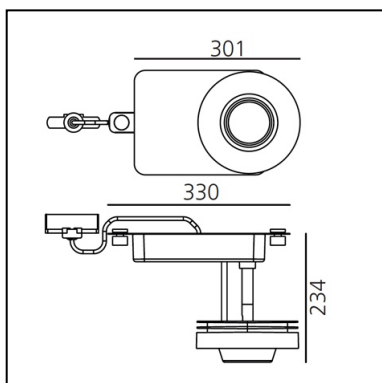

LUMINAIRE

- Watt: **max peak power 80W - max continuous power 60W**
- Delivered lumens output: **1100lm/3800lm**
- CCT: **2700K**
- CRI: **90**

Notes

Control DMX/RDM.
DMX 6 footprint.

DESCRIPTION

Light over Time (LoT) is a series of lighting tools allowing design professionals to reimagine, reveal, reinterpret and to modulate space like never before. A family of luminaires with intuitive software lets light to shift, change and flow like in nature. Precision optics is used to achieve white light dynamic beam distribution from 8 degrees to 60 in single luminaire with simple data commands and without any moving parts. An RGBW quad chip LED's provide soft colour washes with subtle tonalities creating background for the adjustable beam of white light. User-friendly software gives unprecedented access to previously unattainable complexity of light behaviour. No prior programming skills or manuals are needed. Layered, non-repetitive and natural light effects are achieved with unique real-time content engines using biomimicry and other algorithms to calculate light patterns and effects instantaneously. Changes and modifications to the wash light tonality, beam intensity, movement directions, speed, complexity and many other parameters can be made simultaneously, previewed live and saved as intelligent presets. Comprehensive scheduling with drag-and-drop interface is provided with a suite of options for over-rides such as push buttons and sensors. LoT Spots are available as ceiling recessed adjustable downlight, surface mounted spotlight for interior and exterior applications, track mounted spotlight, suspended adjustable pendant and exterior inground uplight. LoT Series is a new generation toolset for creative lighting. Patent Pending N° 102016000026002

PRODUCT CODE: AA40004

FEATURES

- Article Code: **AA40004**
- Colour: **Black**
- Installation: **Track**
- Material: **Aluminum heat sink and structure. Plastic cover**
- Series: **Architectural Indoor**
- Environment: **Outdoor**
- design by: **Tapio Rosenius**

DIMENSIONS

- Length: **cm 30.2**
- Depth: **cm 23.4**
- Base Length: **cm 33**
- Inclination: **-90+90**
- Rotation: **360°**

SOURCES INCLUDED