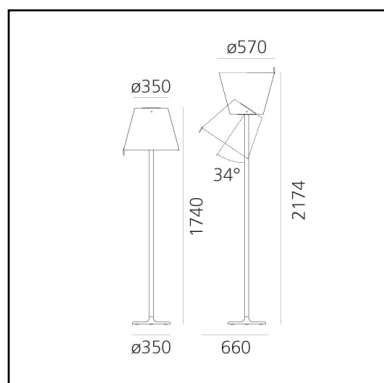

Melampo Mega - Grey

Adrien Gardère

IP20     Dimmerable: 

LUMINAIRE

- Watt: **2x21W**
- Voltage: **220V-240V**

Notes

With dimmer. Adjustable diffuser into three different positions.

DESCRIPTION

Base in painted zamac; painted aluminium stem; diffuser in silk satin fabric on a plastic frame.

PRODUCT CODE: 0577010A

FEATURES

- Article Code: **0577010A**
- Colour: **Grey**
- Installation: **Floor**
- Material: **Aluminium, zamak, silk satin fabric and technopolymer**
- Series: **Design Collection**
- Environment: **Indoor**
- Area contract: **Hospitality, Residential**
- Emission: **Direct, Diffused Adjustable, indirect**
- design by: **Adrien Gardère**

DIMENSIONS

- Height: **cm 174**
- Diameter: **cm 57**
- Base Diameter: **cm 35**
- Max Extension Height: **cm 217**
- Inclination: **cm 34**
- Impact Resistance: **N/D**
- Glow Wire Test: **650°**

SOURCES NOT INCLUDED