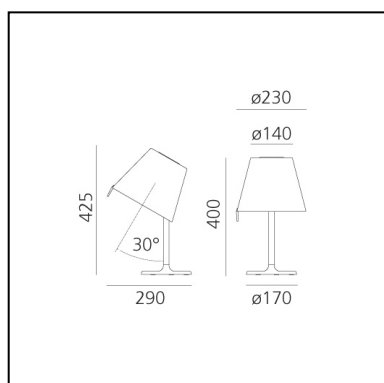

Melampo Night - Bronze Ecrù

Adrien Gardère

IP20      

LUMINAIRE

- Watt: **42W**
- Voltage: **220V-240V**
- Delivered lumens output: **468lm**
- CCT: **2800K**
- Efficiency: **74%**
- Efficacy: **11.14lm/W**
- CRI: **100**

Notes

Adjustable diffuser into two positions.

DESCRIPTION

Base in painted zamac; painted aluminium stem; diffuser in silk satin fabric on a plastic frame.

PRODUCT CODE: 0710020A

FEATURES

- Article Code: **0710020A**
- Colour: **Ecrù**
- Installation: **Table**
- Material: **Aluminium, zamak, silk satin fabric and technopolymer**
- Series: **Design Collection**
- Environment: **Indoor**
- Area contract: **Hospitality, Residential**
- Emission: **Diffused And Direct, indirect**
- design by: **Adrien Gardère**

DIMENSIONS

- Height: **cm 40**
- Diameter: **cm 23**
- Base Diameter: **cm 17**
- Max Extension Height: **cm 42.5**
- Inclination: **cm 30**
- Impact Resistance: **N/D**
- Glow Wire Test: **650°**

NOT INCLUDED SOURCES

- Category: **HALO**
- Number: **1**
- Lbs: **Qt26**
- Watt: **46W**
- Socket: **E14**
- Color Rendering: **1a**
- Color temperature (K): **2800K**

ALTERNATIVE SOURCES

- Category: **LED RETROFIT**
- Number: **1**
- Watt: **6W**
- Delivered lumens output: **470lm**
- Socket: **E14**