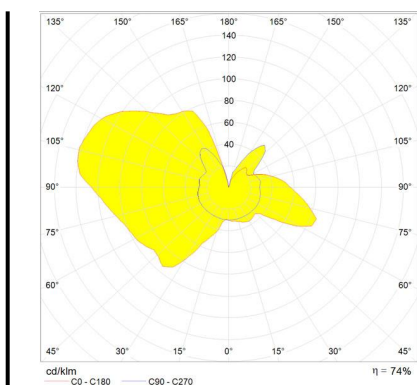

Melampo Night - Grey

Adrien Gardère

DESCRIPTION

Base in painted zamac; painted aluminium stem; diffuser in silk satin fabric on a plastic frame.

IP20   **EAC**   

PRODUCT CODE: 0710010A

- Article Code: **0710010A**
- Colour: **Grey**
- Installation: **Table**
- Material: **Aluminium, zamac, silk satin fabric and technopolymer**
- Series: **Design Collection**
- Environment: **Indoor**
- Area contract: **Hospitality, Residential**
- Emission: **Diffused And Direct, indirect**
- design by: **Adrien Gardère**

LUMINAIRE

- Watt: **42W**
- Voltage: **220V-240V**
- Delivered lumens output: **468lm**
- CCT: **2800K**
- Efficiency: **74%**
- Efficacy: **11.14lm/W**
- CRI: **100**

Notes

Adjustable diffuser into two positions.

DIMENSIONS

- Height: **cm 40**
- Diameter: **cm 23**
- Base Diameter: **cm 17**
- Max Extension Height: **cm 42.5**
- Inclination: **cm 30**
- Impact Resistance: **N/D**
- Glow Wire Test: **650°**

NOT INCLUDED SOURCES

- Category: **HALO**
- Number: **1**
- Lbs: **Qt26**
- Watt: **46W**
- Socket: **E14**
- Color Rendering: **1a**
- Color temperature (K): **2800K**

ALTERNATIVE SOURCES

- Category: **LED RETROFIT**
- Number: **1**
- Watt: **6W**
- Delivered lumens output: **470lm**
- Socket: **E14**