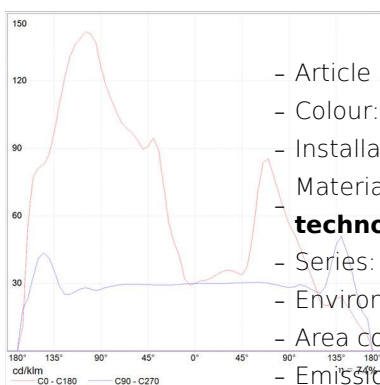

Melampo Night - Grey

Adrien Gardère

DESCRIPTION

Base in painted zamac; painted aluminium stem; diffuser in silk satin fabric on a plastic frame.

IP20   **EAC**   

PRODUCT CODE: 0710010A

- Article Code: **0710010A**
- Colour: **Grey**
- Installation: **Table**
- Material: **Aluminium, zamac, silk satin fabric and technopolymer**
- Series: **Design Collection**
- Environment: **Indoor**
- Area contract: **Hospitality, Residential**
- Emission: **Diffused And Direct, indirect**
- design by: **Adrien Gardère**

LUMINAIRE

- Watt: **42W**
- Voltage: **220V-240V**
- Delivered lumens output: **468lm**
- CCT: **2800K**
- Efficiency: **74%**
- Efficacy: **11.14lm/W**
- CRI: **100**

Notes

Adjustable diffuser into two positions.

- Category: **HALO**
- Number: **1**
- Lbs: **Qt26**
- Watt: **46W**
- Socket: **E14**
- Color Rendering: **1a**
- Color temperature (K): **2800K**

ALTERNATIVE SOURCES

- Category: **LED RETROFIT**
- Number: **1**
- Watt: **6W**
- Delivered lumens output: **470lm**
- Socket: **E14**