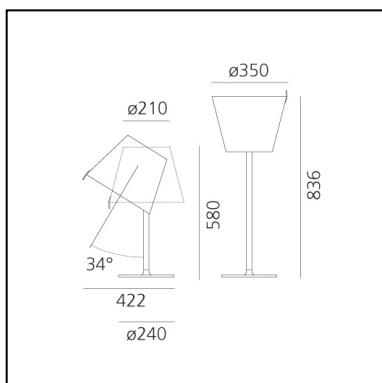

LUMINAIRE

- Watt: **104W**
- Voltage: **220V-240V**
- Delivered lumens output: **967lm**
- CCT: **2800K**
- Efficiency: **58%**
- Efficacy: **9.3lm/W**
- CRI: **100**

Notes

Adjustable diffuser into three different positions.

DESCRIPTION

Base in painted zamac; painted aluminium stem; diffuser in silk satin fabric on a plastic frame.

PRODUCT CODE: 0315020A

FEATURES

- Article Code: **0315020A**
- Colour: **Ecrù**
- Installation: **Table**
- Material: **Aluminium, zamak, silk satin fabric and technopolymer**
- Series: **Design Collection**
- Environment: **Indoor**
- Area contract: **Hospitality, Residential**
- Emission: **Diffused And Direct, indirect**
- design by: **Adrien Gardère**

DIMENSIONS

- Height: **cm 58**
- Diameter: **cm 35**
- Base Diameter: **cm 24**
- Max Extension Height: **cm 83.6**
- Impact Resistance: **N/D**
- Glow Wire Test: **650°**

NOT INCLUDED SOURCES

- Category: **HALO**
- Number: **2**
- Watt: **57W**
- Socket: **E27**
- Color Rendering: **2800K**

ALTERNATIVE SOURCES