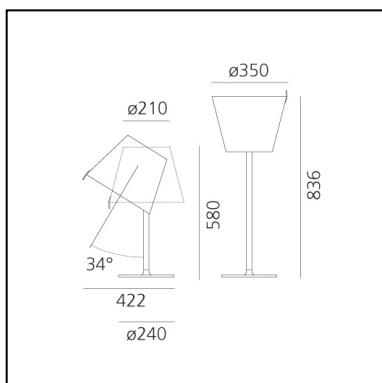

Melampo Table - Bronze Ecrù

Adrien Gardère

IP20      

LUMINAIRE

- Watt: **104W**
- Voltage: **220V-240V**
- Delivered lumens output: **967lm**
- CCT: **2800K**
- Efficiency: **58%**
- Efficacy: **9.3lm/W**
- CRI: **100**

Notes

Adjustable diffuser into three different positions.

DESCRIPTION

Base in painted zamac; painted aluminium stem; diffuser in silk satin fabric on a plastic frame.

PRODUCT CODE: 0315020A

FEATURES

- Article Code: **0315020A**
- Colour: **Ecrù**
- Installation: **Table**
- Material: **Aluminium, zamak, silk satin fabric and technopolymer**
- Series: **Design Collection**
- Environment: **Indoor**
- Area contract: **Hospitality, Residential**
- Emission: **Diffused And Direct, indirect**
- design by: **Adrien Gardère**

DIMENSIONS

- Height: **cm 58**
- Diameter: **cm 35**
- Base Diameter: **cm 24**
- Max Extension Height: **cm 83.6**
- Impact Resistance: **N/D**
- Glow Wire Test: **650°**

NOT INCLUDED SOURCES

- Category: **HALO**
- Number: **2**
- Watt: **57W**
- Socket: **E27**
- Color Rendering: **2800K**

ALTERNATIVE SOURCES

- Category: **LED RETROFIT**
- Number: **2**
- Watt: **8W**
- Delivered lumens output: **900lm**
- Socket: **E27**