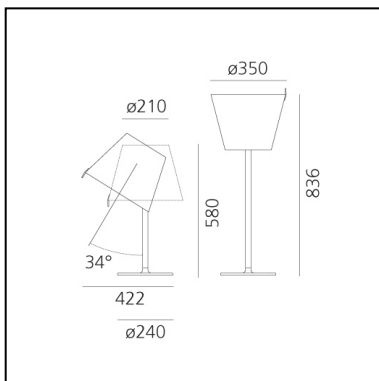

Melampo Table - Grey

Adrien Gardère

IP20   EAC  CCC  CE 

LUMINAIRE

- Watt: **104W**
- Voltage: **220V-240V**
- Delivered lumens output: **967lm**
- CCT: **2800K**
- Efficiency: **58%**
- Efficacy: **9.3lm/W**
- CRI: **100**

Notes

Adjustable diffuser into three different positions.

DESCRIPTION

Base in painted zamac; painted aluminium stem; diffuser in silk satin fabric on a plastic frame.

PRODUCT CODE: 0315010A

FEATURES

- Article Code: **0315010A**
- Colour: **Grey**
- Installation: **Table**
- Material: **Aluminium, zamak, silk satin fabric and technopolymer**
- Series: **Design Collection**
- Environment: **Indoor**
- Area contract: **Hospitality, Residential**
- Emission: **Diffused And Direct, indirect**
- design by: **Adrien Gardère**

DIMENSIONS

- Height: **cm 58**
- Diameter: **cm 35**
- Base Diameter: **cm 24**
- Max Extension Height: **cm 83.6**
- Impact Resistance: **N/D**
- Glow Wire Test: **650°**

NOT INCLUDED SOURCES

- Category: **HALO**
- Number: **2**
- Watt: **57W**
- Socket: **E27**
- Color Rendering: **2800K**

ALTERNATIVE SOURCES

- Category: **LED RETROFIT**
- Number: **2**
- Watt: **8W**
- Delivered lumens output: **900lm**
- Socket: **E27**