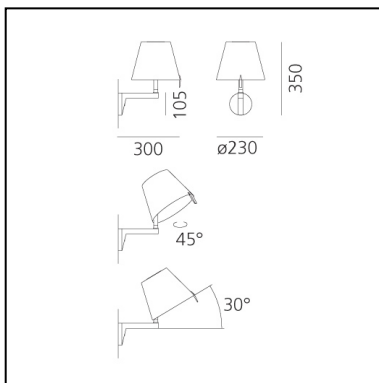

Melampo Wall - Grey

Adrien Gardère

IP20     Dimmerable: 

LUMINAIRE

- Watt: **42W**
- Voltage: **220V-240V**
- Delivered lumens output: **468lm**
- CCT: **2800K**
- Efficiency: **74%**
- Efficacy: **11.14lm/W**
- CRI: **100**

Notes

Adjustable diffuser into two different positions.

PRODUCT CODE: 0720010A

FEATURES

- Article Code: **0720010A**
- Colour: **Grey**
- Installation: **Wall**
- Material: **Technopolymer, silk satin fabric, aluminium**
- Series: **Design Collection**
- Environment: **Indoor**
- Area contract: **Hospitality, Residential**
- Emission: **Dual Emission**
- design by: **Adrien Gardère**

DIMENSIONS

- Width: **cm 30**
- Height: **cm 35**
- Diameter: **cm 23**
- Base Diameter: **cm 10.5**
- Inclination: **cm 30**
- Rotation: **45°**
- Glow Wire Test: **650°**

NOT INCLUDED SOURCES

- Category: **HALO**
- Number: **1**
- Watt: **46W**
- Socket: **E14**
- Class: **A**