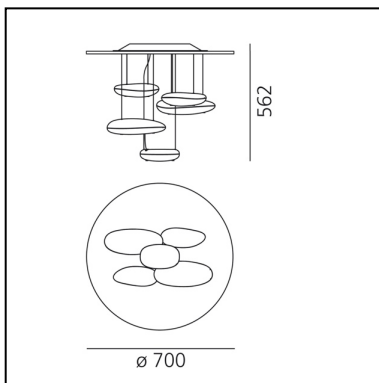

Mercury Mini Ceiling

Ross Lovegrove

IP20   Dimmerable: 

LUMINAIRE

- Watt: **160W**
- Voltage: **220V-240V**
- Delivered lumens output: **3300lm**
- CCT: **3000K**

DESCRIPTION

Range extension of Mercury series, in smaller dimension. "A ceiling fixture that places a floating assembly of large pebbles below a simple modern disc. These in turn reflect each other bouncing light between their taught bio - morphic surfaces and reflecting the environment around them. During the day the piece acts as a sculptural object reflecting the dynamics of natural light and the movement of people around them." Materials: structure in brushed stainless steel and painted aluminum. Light fixtures in chromed aluminium. Hanging in chromed plastic.

PRODUCT CODE: 1478010A

FEATURES

- Article Code: **1478010A**
- Colour: **Polished chrome**
- Installation: **Ceiling**
- Material: **Aluminium, ABS, steel**
- Series: **Design Collection, Hydro**
- Environment: **Indoor**
- Area contract: **Hospitality, Office, Residential**
- Emission: **Indirect**
- design by: **Ross Lovegrove**

DIMENSIONS

- Height: **cm 56.2**
- Diameter: **cm 70**
- Glow Wire Test: **960°**

NOT INCLUDED SOURCES

- Category: **HALO**
- Number: **1**
- Lbs: **Qt-de12**
- Watt: **160W**
- Socket: **R7s**
- Color Rendering: **1a**
- Color temperature (K): **2950K**
- Duration (h): **2000h**

ALTERNATIVE SOURCES

- Category: **LED RETROFIT**
- Number: **1**
- Watt: **11w**
- Delivered lumens output: **1110lm**
- Socket: **R7s**