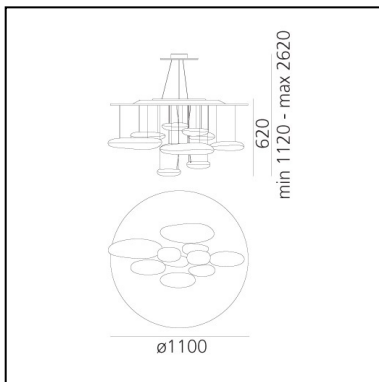

Mercury Suspension LED 3000K

Ross Lovegrove

IP20       Dimmerable: +0-

LUMINAIRE

- Watt: **58W**
- Voltage: **220V-240V**
- Delivered lumen output: **3094lm**
- CCT: **3000K**
- Efficiency: **54%**
- Efficacy: **53.34lm/W**
- CRI: **90**
- Dimmable Typology: **Push**

FEATURES

- Product Code: **1367110A**
- Colour: **Polished chrome**
- Installation: **Suspension**
- Material: **Stainless steel reflective frame, aluminum lighting bodies**
- Series: **Design Collection, Hydro**
- Environment: **Indoor**
- Area contract: **Hospitality, Office, Residential**
- Emission: **Indirect**
- design by: **Ross Lovegrove**

DIMENSIONS

- Height: **600 mm**
- Diameter: **1100 mm**
- Max Height from ceiling: **2000 mm**
- Glow Wire Test: **650°**

SOURCES INCLUDED

- Category: **Led**
- Number: **2**
- Watt: **23.62W**
- Delivered lumen output: **2840lm**
- Color temperature (K): **3000K**
- CRI: **90**
- Color Tolerance: **MacAdam 2SDCM**
- Efficacy: **120lm/W**
- Service Life: **50000-L70**