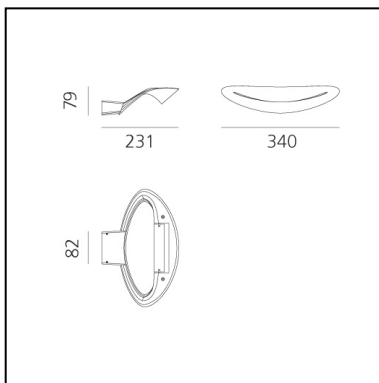

Mesmeri Led Silver 3000K

Eric Solè

IP20     Dimmerable: 

LUMINAIRE

- Watt: **28W**
- Voltage: **220V-240V**
- Delivered lumens output: **2622lm**
- CCT: **3000K**
- Efficiency: **100%**
- Efficacy: **93.64lm/W**
- CRI: **90**
- Dimmable Typology: **Push**

Notes

Lamp included.

DESCRIPTION

Mesmeri LED: thanks to the new LED power supply technology and to the use of LEDs specifically designed to be used in non-SELV circuits, for the first time the traditional halogen sources can be replaced with the new and extremely performing LED technology. The LED module used in this fitting allows a significant lumen output (min. 2400 lm), with suitable colour temperature (3000K) and good chromatic output (CRI 80). Furthermore, this fitting does not require the use of bulky and aesthetically invasive power devices. Its sophisticated power supply system drastically reduces flickering effects reported in similar solutions involving the rectification of alternating current power supplies. Also it guarantees good efficiency levels and a lamp life expectancy equivalent to the LEDs in use.

PRODUCT CODE: 0918030A

FEATURES

- Article Code: **0918030A**
- Colour: **Silver**
- Installation: **Wall**
- Material: **Aluminium**
- Series: **Design Collection**
- Environment: **Indoor**
- Area contract: **Hospitality, Residential**
- Emission: **Indirect**
- design by: **Eric Solè**

DIMENSIONS

- Length: **cm 34**
- Width: **cm 23.1**
- Height: **cm 7.9**
- Base Width: **cm 8.2**
- Glow Wire Test: **850°**

SOURCES INCLUDED

- Category: **Led**
- Number: **1**
- Watt: **28W**
- Delivered lumens output: **3200lm**
- Color temperature (K): **3000K**
- CRI: **90**
- Color Tolerance: **MacAdam 2SDCM**