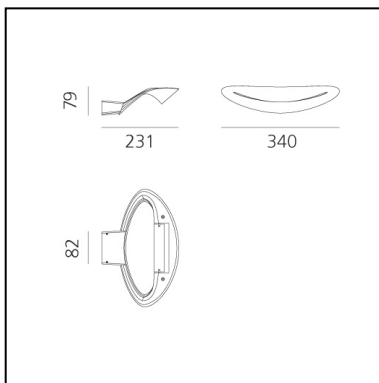

Mesmeri Led White 3000K

Eric Solè

IP20      Dimmerable: 

LUMINAIRE

- Watt: **28W**
- Voltage: **220V-240V**
- Delivered lumens output: **2622lm**
- CCT: **3000K**
- Efficiency: **100%**
- Efficacy: **93.64lm/W**
- CRI: **90**
- Dimmable Typology: **Push**

Notes

Lamp included.

DESCRIPTION

Mesmeri LED: thanks to the new LED power supply technology and to the use of LEDs specifically designed to be used in non-SELV circuits, for the first time the traditional halogen sources can be replaced with the new and extremely performing LED technology. The LED module used in this fitting allows a significant lumen output (min. 2400 lm), with suitable colour temperature (3000K) and good chromatic output (CRI 80). Furthermore, this fitting does not require the use of bulky and aesthetically invasive power devices. Its sophisticated power supply system drastically reduces flickering effects reported in similar solutions involving the rectification of alternating current power supplies. Also it guarantees good efficiency levels and a lamp life expectancy equivalent to the LEDs in use.

PRODUCT CODE: 0918010A

FEATURES

- Article Code: **0918010A**
- Colour: **White**
- Installation: **Wall**
- Material: **Aluminium**
- Series: **Design Collection**
- Environment: **Indoor**
- Area contract: **Hospitality, Residential**
- Emission: **Indirect**
- design by: **Eric Solè**

DIMENSIONS

- Length: **cm 34**
- Width: **cm 23.1**
- Height: **cm 7.9**
- Base Width: **cm 8.2**
- Glow Wire Test: **850°**

SOURCES INCLUDED

- Category: **Led**
- Number: **1**
- Watt: **28W**
- Delivered lumens output: **3200lm**
- Color temperature (K): **3000K**
- CRI: **90**
- Color Tolerance: **MacAdam 2SDCM**