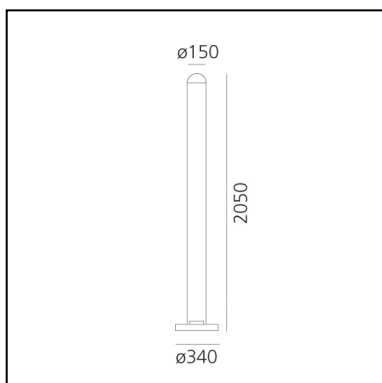

LUMINAIRE

- Watt: **LED 40W + RGB 86W**
- Voltage: **220V-240V**
- Delivered lumens output: **2500lm**
- CCT: **3000K**
- CRI: **90**

Notes

It uses RGB sources that allow to obtain infinite atmospheres of colored light that can be managed through the APP.

DESCRIPTION

The fitting uses RGB sources allowing the creation of a wide range of coloured light atmospheres. Using a remote control the user can manage 10 standard atmospheres, create and save 10 more and adjust the light intensity. The selected atmosphere can be visualized on a display located on the base of the fitting. A blue light near the base marks the presence of the lamp.

PRODUCT CODE: 0473110APP

FEATURES

- Article Code: **0473110APP**
- Colour: **White**
- Installation: **Floor**
- Material: **Methacrylate, steel**
- Series: **Design Collection, Metamorfosi**
- Environment: **Indoor**
- Emission: **Diffused**
- design by: **Ernesto Gismondi**

DIMENSIONS

- Height: **cm 205**
- Diameter: **cm 15**
- Base Diameter: **cm 34**
- Glow Wire Test: **650°**

SOURCES INCLUDED

- Category: **Led**
- Number: **1**
- Color temperature (K): **3000K**
- CRI: **90**
- Category: **Led RGB**
- Number: **1**