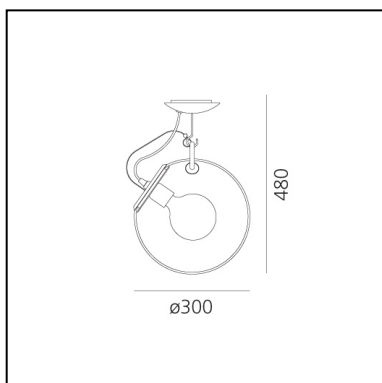

Miconos Ceiling - Polished chrome

Ernesto Gismondi

IP20     Dimmerable: 

LUMINAIRE

- Watt: **15W**
- Voltage: **220V-240V**
- Delivered lumens output: **1372lm**
- CCT: **2700K**
- Efficiency: **90%**
- Efficacy: **91.48lm/W**
- CRI: **80**

PRODUCT CODE: A022800

FEATURES

- Article Code: **A022800**
- Colour: **Polished chrome**
- Installation: **Ceiling**
- Material: **Blown glass, steel**
- Series: **Design Collection**
- Environment: **Indoor**
- Area contract: **All projects**
- Emission: **Diffused And Direct**
- design by: **Ernesto Gismondi**

DIMENSIONS

- Height: **cm 48**
- Diameter: **cm 30**

NOT INCLUDED SOURCES

- Category: **FLUO**
- Number: **1**
- Watt: **23 W**
- Socket: **E27**
- Color temperature (K): **3000K**
- Class: **A**

ALTERNATIVE SOURCES

- Category: **LED RETROFIT**
- Number: **1**
- Watt: **15W**
- Delivered lumens output: **1150lm**
- Socket: **E27**