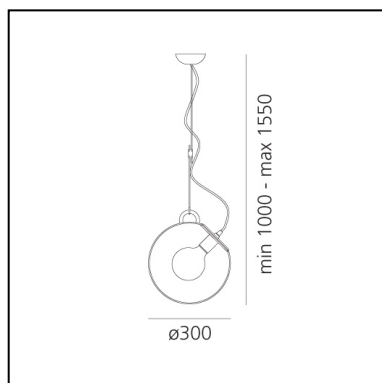

Miconos Suspension - Satin brass

Ernesto Gismondi

IP20      Dimmerable: 

LUMINAIRE

- Watt: **15W**
- Voltage: **220V-240V**
- Delivered lumens output: **1372lm**
- CCT: **2700K**
- Efficiency: **90%**
- Efficacy: **91.48lm/W**
- CRI: **80**

Notes

Adjustable rod for different ceiling heights.

PRODUCT CODE: A031010

FEATURES

- Article Code: **A031010**
- Colour: **Satin brass**
- Installation: **Suspension**
- Material: **Blown glass, steel**
- Series: **Design Collection**
- Environment: **Indoor**
- Area contract: **All projects**
- Emission: **Diffused And Direct**
- design by: **Ernesto Gismondi**

DIMENSIONS

- Height: **cm 100**
- Diameter: **cm 30**
- Max Height from ceiling: **cm 155**

NOT INCLUDED SOURCES

- Category: **FLUO**
- Number: **1**
- Lbs: **G120**
- Watt: **23W**
- Socket: **E27**
- Color Rendering: **1b**
- Color temperature (K): **2700K**
- Duration (h): **12000h**