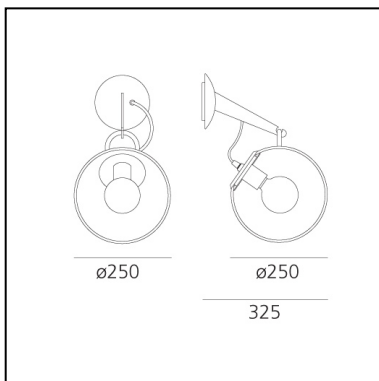

Miconos Wall - Polished chrome

Ernesto Gismondi

PRODUCT CODE: A020100

FEATURES

- Article Code: **A020100**
- Colour: **Polished chrome**
- Installation: **Wall**
- Material: **Blown glass, steel**
- Series: **Design Collection**
- Environment: **Indoor**
- Area contract: **All projects**
- Emission: **Diffused And Direct**
- design by: **Ernesto Gismondi**

DIMENSIONS

- Diameter: **cm 25**
- Depth: **cm 32.5**

NOT INCLUDED SOURCES

- Category: **FLUO**
- Number: **1**
- Lbs: **G90**
- Watt: **20W**
- Socket: **E27**
- Color Rendering: **1b**
- Color temperature (K): **2700K**
- Duration (h): **12000h**

ALTERNATIVE SOURCES

- Category: **LED RETROFIT**
- Number: **1**
- Watt: **12W**
- Delivered lumens output: **1000lm**
- Socket: **E27**

IP20     Dimmerable: 

LUMINAIRE

- Watt: **12W**
- Voltage: **220V-240V**
- Delivered lumens output: **1200lm**
- CCT: **2700K**