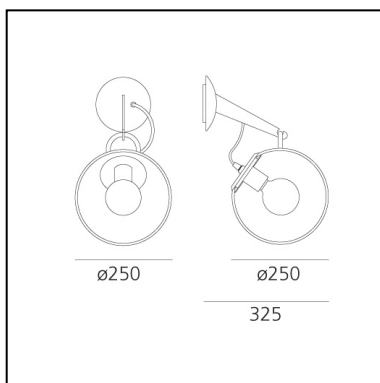

Miconos Wall - Satin brass

Ernesto Gismondi

IP20     Dimmerable: 

LUMINAIRE

- Watt: **12W**
- Voltage: **220V-240V**
- Delivered lumens output: **1200lm**
- CCT: **2700K**

PRODUCT CODE: A020110

FEATURES

- Article Code: **A020110**
- Colour: **Satin brass**
- Installation: **Wall**
- Material: **Blown glass, steel**
- Series: **Design Collection**
- Environment: **Indoor**
- Area contract: **All projects**
- Emission: **Diffused And Direct**
- design by: **Ernesto Gismondi**

DIMENSIONS

- Diameter: **cm 25**
- Depth: **cm 32.5**

NOT INCLUDED SOURCES

- Category: **FLUO**
- Number: **1**
- Lbs: **G90**
- Watt: **20W**
- Socket: **E27**
- Color Rendering: **1b**
- Color temperature (K): **2700K**
- Duration (h): **12000h**

ALTERNATIVE SOURCES

- Category: **LED RETROFIT**
- Number: **1**
- Watt: **12W**
- Delivered lumens output: **1000lm**
- Socket: **E27**