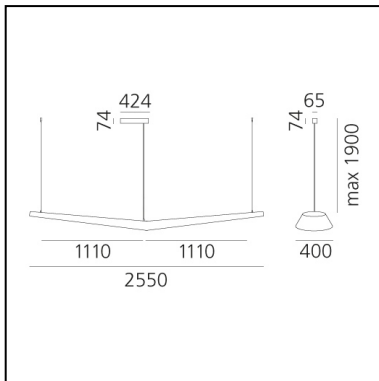

# Mouette Symmetric 2500 - Cable length 1900mm - DALI

Wilmotte & Industries

IP40/20   EAC Dimmerable: 

## DESCRIPTION

Single pendant with diffused lighting using 54W T16 fluorescent lamps and 105 W LED. Solid opaline diffuser in moulded polypropylene. The upper part has an opening for easy installation and maintainance. Luminaire comes complete with 1900mm or 5900mm long quick-adjustment steel suspension cables, ceiling plate and power cable. All the light sources are included (3000K).

## DIMENSIONS

- Length: **cm 255**
- Base Width: **cm 7.4**
- Base Diameter: **cm 42.4**
- Max Height from ceiling: **cm 190**
- Weight: **kg 8.5**
- Impact Resistance: **N.D.**
- Glow Wire Test: **750°**

## SOURCES INCLUDED

- Category: **Led**
- Number: **1**
- Watt: **105W**
- Color temperature (K): **3000K**