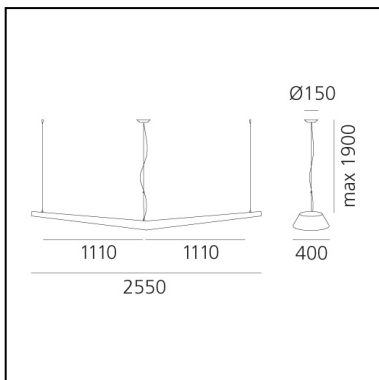

# Mouette Symmetric 2500 - Cable length 1900mm - Undimmable

Wilmotte & Industries

IP40/20   EAC

## DESCRIPTION

Single pendant with diffused lighting using 54W T16 fluorescent lamps and 105 W LED. Solid opaline diffuser in moulded polypropylene. The upper part has an opening for easy installation and maintainance. Luminaire comes complete with 1900mm or 5900mm long quick-adjustment steel suspension cables, ceiling plate and power cable. All the light sources are included (3000K).

## DIMENSIONS

- Length: **cm 255**
- Max Height from ceiling: **cm 190**
- Weight: **kg 8.5**
- Impact Resistance: **N.D.**
- Glow Wire Test: **750°**

## SOURCES INCLUDED

- Category: **Led**
- Number: **1**
- Watt: **105W**
- Color temperature (K): **3000K**