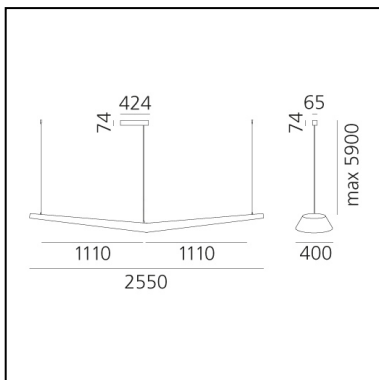

Mouette Symmetric 2500 - Cable length 5900mm - DALI

Wilmotte & Industries

IP40/20   EAC Dimmerable: 

LUMINAIRE

- Power Supply: **Electronic integrated**
- Watt: **135W**
- Voltage: **220V-240V**
- Delivered lumens output: **12215lm**
- CCT: **3000K**
- Efficiency: **80%**
- Efficacy: **90.48lm/W**
- CRI: **80**
- Dimmable Typology: **Dali**

DESCRIPTION

Single pendant with diffused lighting using 54W T16 fluorescent lamps and 105 W LED. Solid opaline diffuser in moulded polypropylene. The upper part has an opening for easy installation and maintainance. Luminaire comes complete with 1900mm or 5900mm long quick-adjustment steel suspension cables, ceiling plate and power cable. All the light sources are included (3000K).

DIMENSIONS

- Length: **cm 255**
- Base Width: **cm 7.4**
- Base Diameter: **cm 42.4**
- Max Height from ceiling: **cm 590**
- Weight: **kg 8.6**
- Impact Resistance: **N.D.**
- Glow Wire Test: **750°**

SOURCES INCLUDED

- Category: **Led**
- Number: **1**
- Watt: **105W**
- Color temperature (K): **3000K**