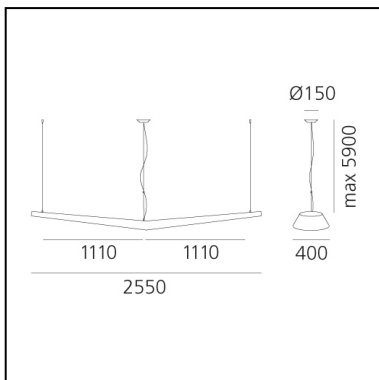

# Mouette Symmetric 2500 - Cable length 5900mm - Undimmable

Wilmotte & Industries

IP40/20   EAC

## DESCRIPTION

Single pendant with diffused lighting using 54W T16 fluorescent lamps and 105 W LED. Solid opaline diffuser in moulded polypropylene. The upper part has an opening for easy installation and maintainance. Luminaire comes complete with 1900mm or 5900mm long quick-adjustment steel suspension cables, ceiling plate and power cable. All the light sources are included (3000K).

## DIMENSIONS

- Length: **cm 255**
- Max Height from ceiling: **cm 590**
- Weight: **kg 8.6**
- Impact Resistance: **N.D.**
- Glow Wire Test: **750°**

## SOURCES INCLUDED

- Category: **Led**
- Number: **1**
- Watt: **105W**
- Color temperature (K): **3000K**