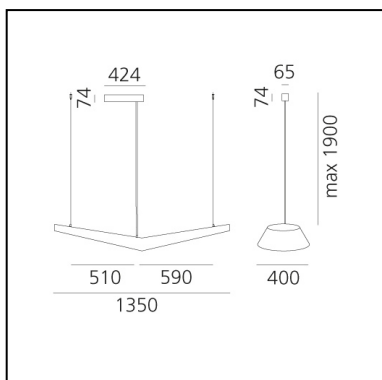

Mouette Symmetric - Cable length 1900mm - DALI

Wilmotte & Industries

IP40/20   EAC Dimmerable: 

LUMINAIRE

- Power Supply: **Electronic Integrated**
- Watt: **68W**
- Voltage: **220V-240V**
- Delivered lumens output: **6107lm**
- CCT: **3000K**
- Efficiency: **80%**
- Efficacy: **89.81lm/W**
- CRI: **80**
- Dimmable Typology: **Dali**

Notes

Height: 1900mm max.

DESCRIPTION

Single pendant with diffused lighting using 4x24W T16 fluorescent lamps and 55 W LED. Solid opaline diffuser in moulded polypropylene. The upper part has an opening for easy installation and maintainance. Luminaire comes complete with 1900mm or 5900mm long quick-adjustment steel suspension cables, ceiling plate and power cable. All the light sources are included (3000K).

DIMENSIONS

- Length: **cm 135**
- Base Width: **cm 7.4**
- Base Diameter: **cm 42.4**
- Max Height from ceiling: **cm 190**
- Weight: **kg 5.4**
- Impact Resistance: **N.D.**
- Glow Wire Test: **750°**

SOURCES INCLUDED

- Category: **Led**
- Number: **1**
- Watt: **55W**
- Color temperature (K): **3000K**