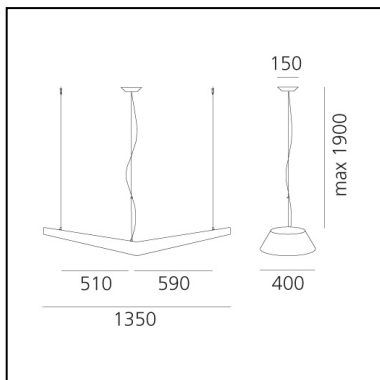

Mouette Symmetric - Cable length 1900mm - Undimmable

Wilmotte & Industries

IP40/20   EAC

LUMINAIRE

- Power Supply: **Electronic Integrated**
- Watt: **68W**
- Voltage: **220V-240V**
- Delivered lumens output: **6107lm**
- CCT: **3000K**
- Efficiency: **80%**
- Efficacy: **89.81lm/W**
- CRI: **80**

Notes

Height: 1900mm max.

DESCRIPTION

Single pendant with diffused lighting using 4x24W T16 fluorescent lamps and 55 W LED. Solid opaline diffuser in moulded polypropylene. The upper part has an opening for easy installation and maintainance. Luminaire comes complete with 1900mm or 5900mm long quick-adjustment steel suspension cables, ceiling plate and power cable. All the light sources are included (3000K).

PRODUCT CODE: AK00200

FEATURES

- Article Code: **AK00200**
- Colour: **White opaline**
- Installation: **Suspension**
- Material: **Moulded polypropylene, aluminium**
- Series: **Architectural Indoor**
- Area contract: **Hospitality, Retail, Office, Culture**
- design by: **Wilmotte & Industries**

DIMENSIONS

- Length: **cm 135**
- Max Height from ceiling: **cm 190**
- Weight: **kg 5.4**
- Impact Resistance: **N.D.**
- Glow Wire Test: **750°**

SOURCES INCLUDED

- Category: **Led**
- Number: **1**
- Watt: **55W**
- Color temperature (K): **3000K**