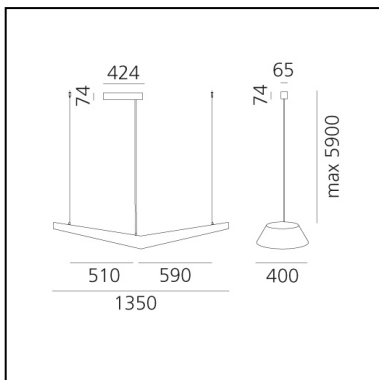

Mouette Symmetric - Cable length 5900mm - DALI

Wilmotte & Industries

IP40/20   EAC Dimmerable: 

LUMINAIRE

- Power Supply: **Electronic Integrated**
- Watt: **68W**
- Voltage: **220V-240V**
- Delivered lumens output: **6107lm**
- CCT: **3000K**
- Efficiency: **80%**
- Efficacy: **89.81lm/W**
- CRI: **80**
- Dimmable Typology: **Dali**

DESCRIPTION

Single pendant with diffused lighting using 4x24W T16 fluorescent lamps and 55 W LED. Solid opaline diffuser in moulded polypropylene. The upper part has an opening for easy installation and maintainance. Luminaire comes complete with 1900mm or 5900mm long quick-adjustment steel suspension cables, ceiling plate and power cable. All the light sources are included (3000K).

DIMENSIONS

- Length: **cm 135**
- Base Width: **cm 7.4**
- Base Diameter: **cm 42.4**
- Max Height from ceiling: **cm 590**
- Weight: **kg 5.5**
- Impact Resistance: **N.D.**
- Glow Wire Test: **750°**

SOURCES INCLUDED

- Category: **Led**
- Number: **1**
- Watt: **55W**
- Color temperature (K): **3000K**