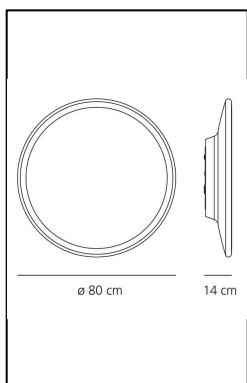

LUMINAIRE

- Watt: **47W**
- Voltage: **24Vcc**
- Delivered lumens output: **2062lm**
- CCT: **3000K**
- Efficiency: **100%**
- Efficacy: **43.87lm/W**
- CRI: **0**

DESCRIPTION

"Generated from advanced parametric scripting the vortices act as light capturing forms, emitting a glowing light phenomena from a ring of LEDs located in its circumference. Intended for mounting in either singular or multiple clusters across walls or ceilings ". Ross Lovegrove

PRODUCT CODE: 1699010A

FEATURES

- Article Code: **1699010A**
- Colour: **White**
- Installation: **Wall**
- Material: **Technopolymer, aluminium**
- Series: **Design Collection**
- Environment: **Indoor**
- Area contract: **Hospitality, Residential**
- Emission: **Diffused**
- design by: **Ross Lovegrove**

DIMENSIONS

- Diameter: **cm 80**
- Depth: **cm 14**
- Glow Wire Test: **750°C**

SOURCES INCLUDED

- Category: **Led**
- Number: **1**
- Watt: **50W**
- Color temperature (K): **3000K**