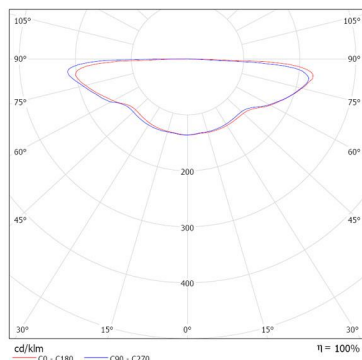

## LUMINAIRE

- Watt: **47W**
- Voltage: **24Vcc**
- Delivered lumens output: **2062lm**
- CCT: **3000K**
- Efficiency: **100%**
- Efficacy: **43.87lm/W**
- CRI: **0**

## DIMENSIONS

- Diameter: **cm 80**
- Depth: **cm 14**
- Glow Wire Test: **750°C**