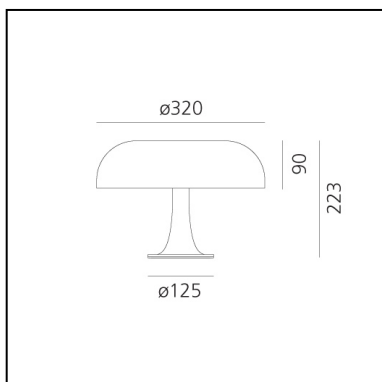

Nessino Orange

Giancarlo Mattioli
Gruppo Architetti Urbanisti
Città Nuova

IP20      

LUMINAIRE

- Watt: **80W**
- Voltage: **220V-240V**
- Delivered lumens output: **680lm**
- CCT: **3000K**

DESCRIPTION

Body and diffuser in polycarbonate.

PRODUCT CODE: 0039070A

FEATURES

- Article Code: **0039070A**
- Colour: **Orange**
- Installation: **Table**
- Material: **Polycarbonate**
- Series: **Design Collection**
- Environment: **Indoor**
- Emission: **Diffused And Direct**
- design by: **Giancarlo Mattioli, Gruppo Architetti Urbanisti Città Nuova**

DIMENSIONS

- Height: **cm 22.3**
- Diameter: **cm 32**
- Base Diameter: **cm 12.5**
- Impact Resistance: **N/D**
- Glow Wire Test: **850°C**

NOT INCLUDED SOURCES

- Category: **HALO**
- Number: **4**
- Watt: **20W**
- Socket: **E14**
- Color Rendering: **100**
- Color temperature (K): **3000K**
- Duration (h): **2000h**
- Class: **A**

ALTERNATIVE SOURCES

- Category: **LED RETROFIT**
- Number: **4**
- Watt: **2W**
- Socket: **E14**