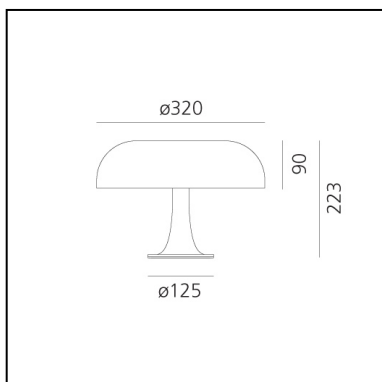

Nessino White

Giancarlo Mattioli
Gruppo Architetti Urbanisti
Città Nuova

IP20      

LUMINAIRE

- Watt: **80W**
- Voltage: **220V-240V**
- Delivered lumens output: **680lm**

DESCRIPTION

Body and diffuser in polycarbonate.

PRODUCT CODE: 0039060A

FEATURES

- Article Code: **0039060A**
- Colour: **White**
- Installation: **Table**
- Material: **Polycarbonate**
- Series: **Design Collection**
- Environment: **Indoor**
- Emission: **Diffused And Direct**
- design by: **Giancarlo Mattioli, Gruppo Architetti Urbanisti Città Nuova**

DIMENSIONS

- Height: **cm 22.3**
- Diameter: **cm 32**
- Base Diameter: **cm 12.5**
- Impact Resistance: **N/D**
- Glow Wire Test: **850°C**

NOT INCLUDED SOURCES

- Category: **HALO**
- Number: **4**
- Watt: **20W**
- Socket: **E14**
- Color Rendering: **100**
- Color temperature (K): **3000K**
- Duration (h): **2000h**
- Class: **A**

ALTERNATIVE SOURCES

- Category: **LED RETROFIT**
- Number: **4**
- Watt: **2W**
- Socket: **E14**